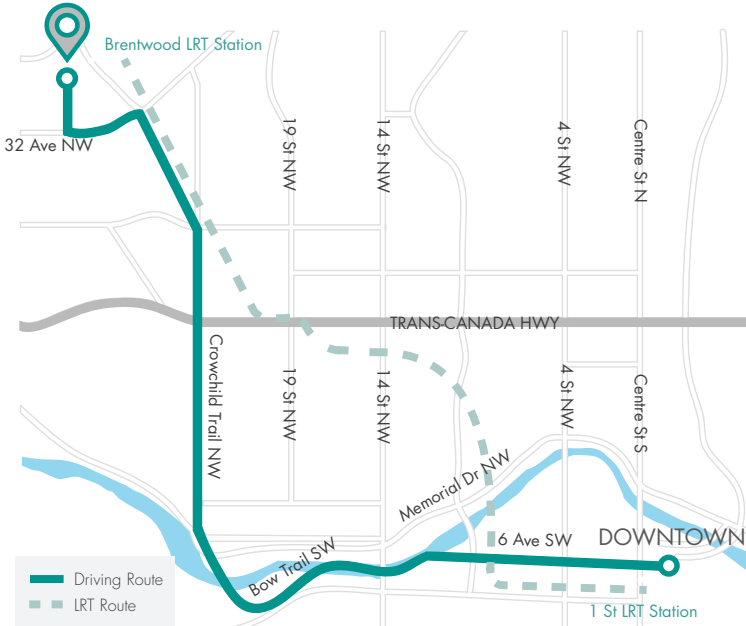

3710 33 STREET NW